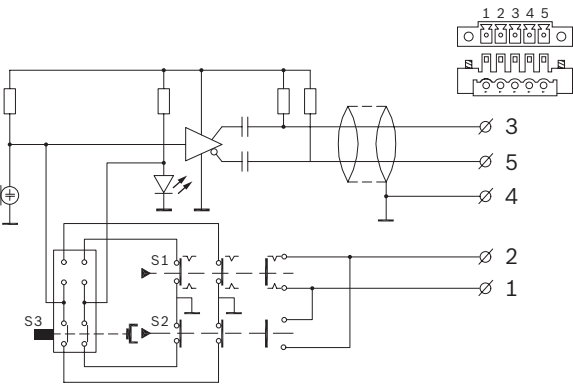

Installation/Configuration Notes

Circuit diagram

Parts Included

Quantity	Component
1	PLE-1CS PLENA All Call Call Station

Technical Specifications

Electrical

Phantom power supply	
Voltage range	12 to 48 V
Current consumption	<8 mA

Performance

Sensitivity	0.7 mV @ 85 dB SPL (2 mV/Pa)
Maximum input sound level	110 dB SPL
Distortion	<0.6% (maximum input)
Input noise level (equiv.)	28 dB SPLA (S/N 66 dBA ref. 1 Pa)
Frequency response	100 Hz to 16 kHz
Output impedance	200 ohm

Mechanical

Base dimensions (H x W x D)	40 x 100 x 235 mm (1.57 x 3.97 x 9.25 in)
Weight	Approx. 1 kg (2.2 lb)
Color	Charcoal with silver
Stem length with mic.	390 mm (15.35 in)
Cable length	2 m (6.56 ft)

Environmental

Operating temperature	-10 °C to +45 °C (14 °F to +113 °F)
Storage temperature	-40 °C to +70 °C (-40 °F to +158 °F)
Relative humidity	<95%

Ordering Information

PLE-1CS Plena All-Call Call Station

metal base design with fixed 2 m cable and lockable Euro style connector
Order number **PLE-1CS**